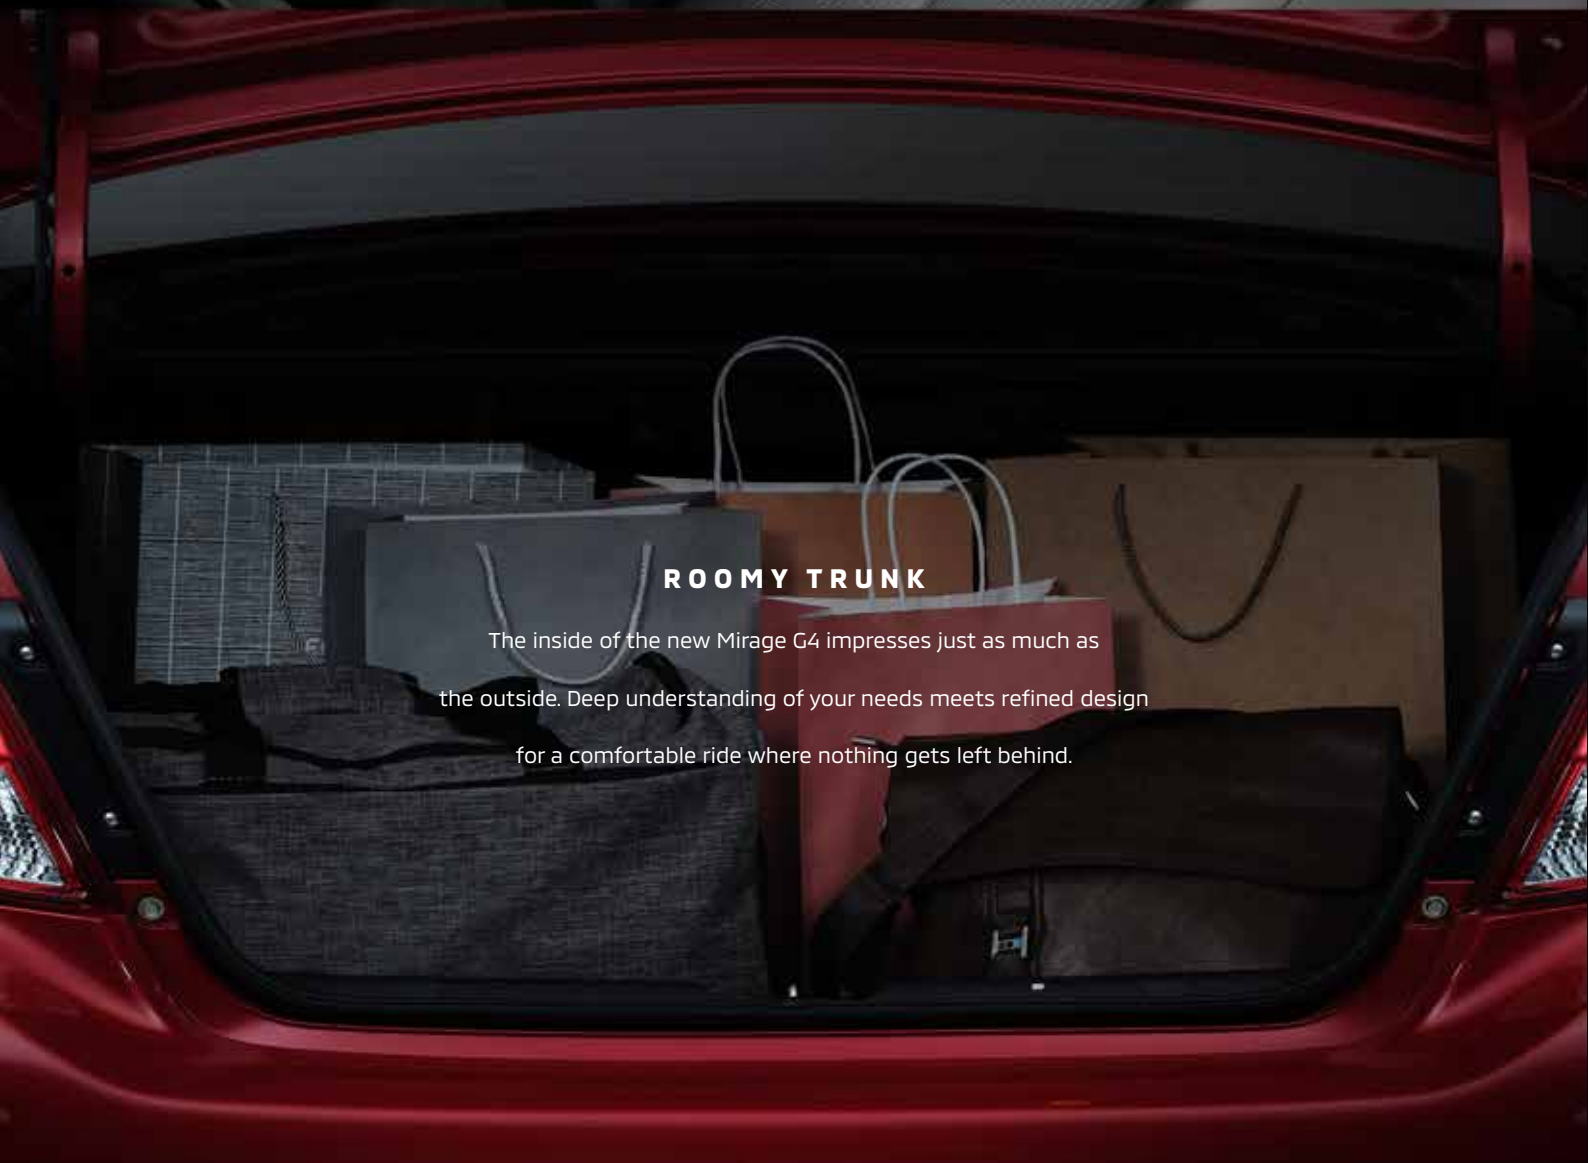

G4 SPACE

COMFORTABLE INTERIOR

ROOMY TRUNK

The inside of the new Mirage G4 impresses just as much as the outside. Deep understanding of your needs meets refined design for a comfortable ride where nothing gets left behind.